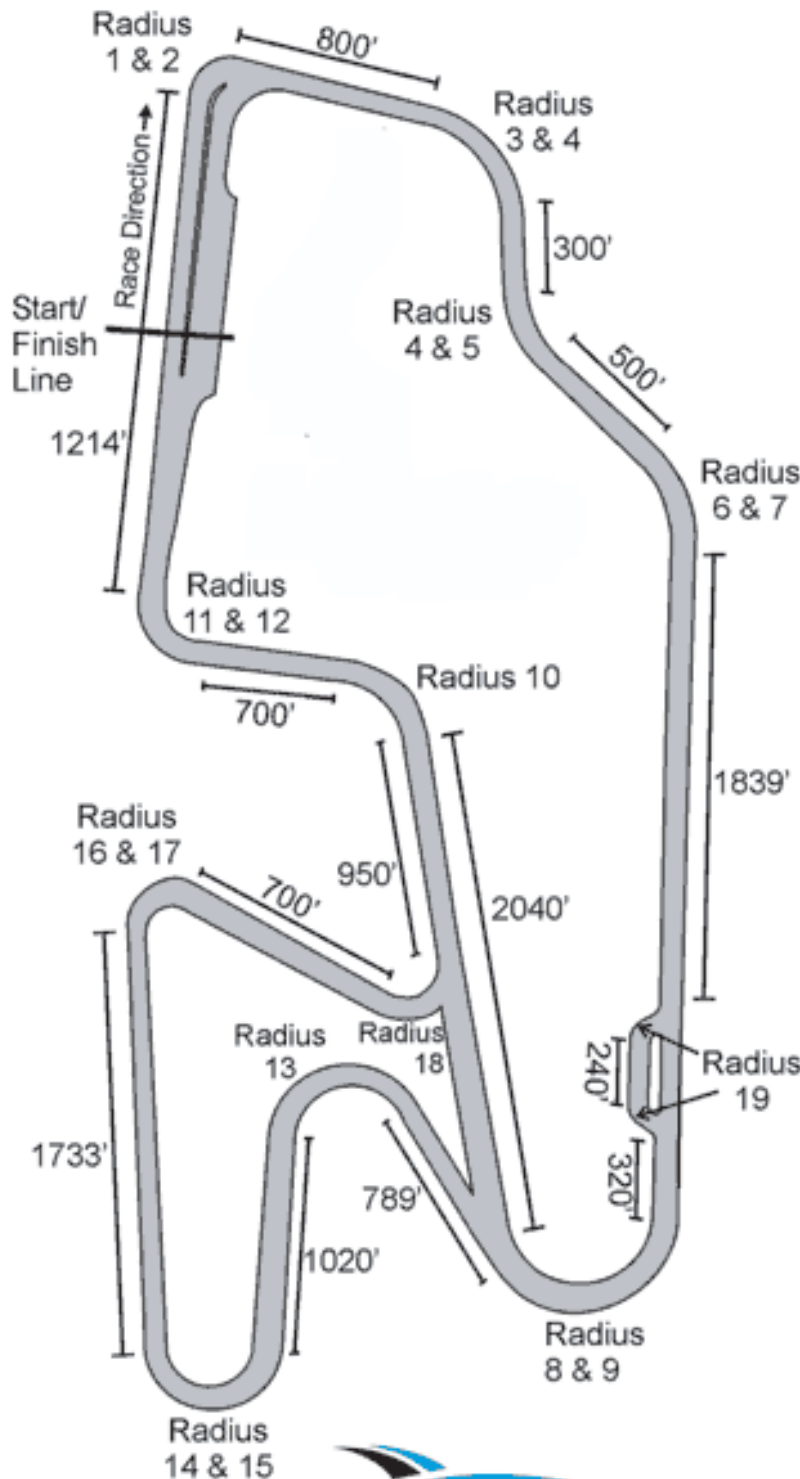

Watkins Glen International Track Data

BANKING:

6 Degree banking at all turns except Turn 9S/5L, which is 10 Degrees.

TRACK WIDTH:

Varies from 36' to 48'
Average = 38'

TRACK LENGTH:

Short Course - 2.45 mile
Long Course - 3.40 mile

TURN RADIUS

(in feet to centerline of track)

- Radius 1 = 125'
- Radius 2 = 245.79'
- Radius 3 = 518'
- Radius 4 = 745.26'
- Radius 5 = 632'
- Radius 6 = 1080.15'
- Radius 7 = 1064.92'
- Radius 8 = 356.99'
- Radius 9 = 391.86'
- Radius 10 = 300'
- Radius 11 = 200'
- Radius 12 = 296.62'
- Radius 13 = 250'
- Radius 14 = 200'
- Radius 15 = 305.81'
- Radius 16 = 150'
- Radius 17 = 281.45'
- Radius 18 = 200'
- Radius 19 = 70'